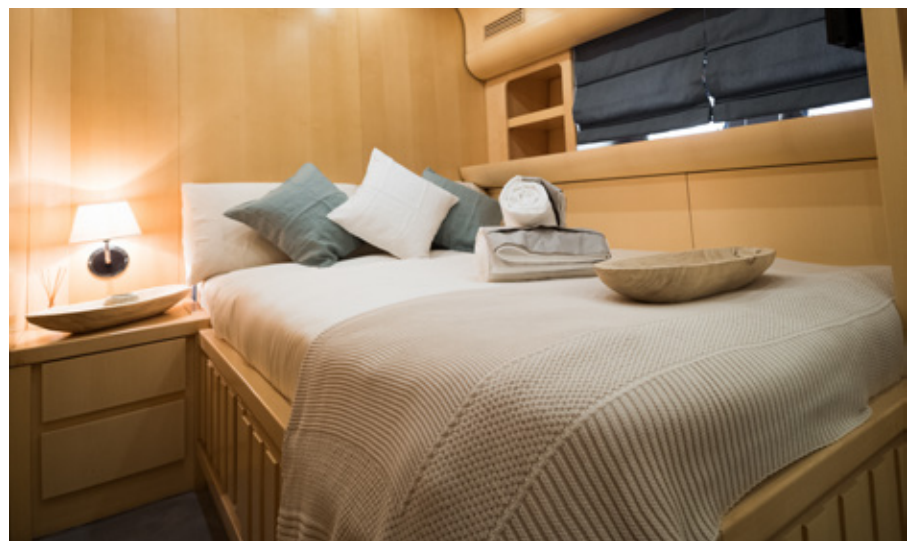

## ACCOMMODATION

- 1 master cabin
- 1 vip cabin
- 1 twin cabin
- 3 crew
- Max 12 guests on day charter
- Max guests sleeping in port 6
- Max guests sleeping at anchor 6
- Extra beds posible
- 2 crew cabins
- 3 on suite bathrooms
- 1 crew bathroom